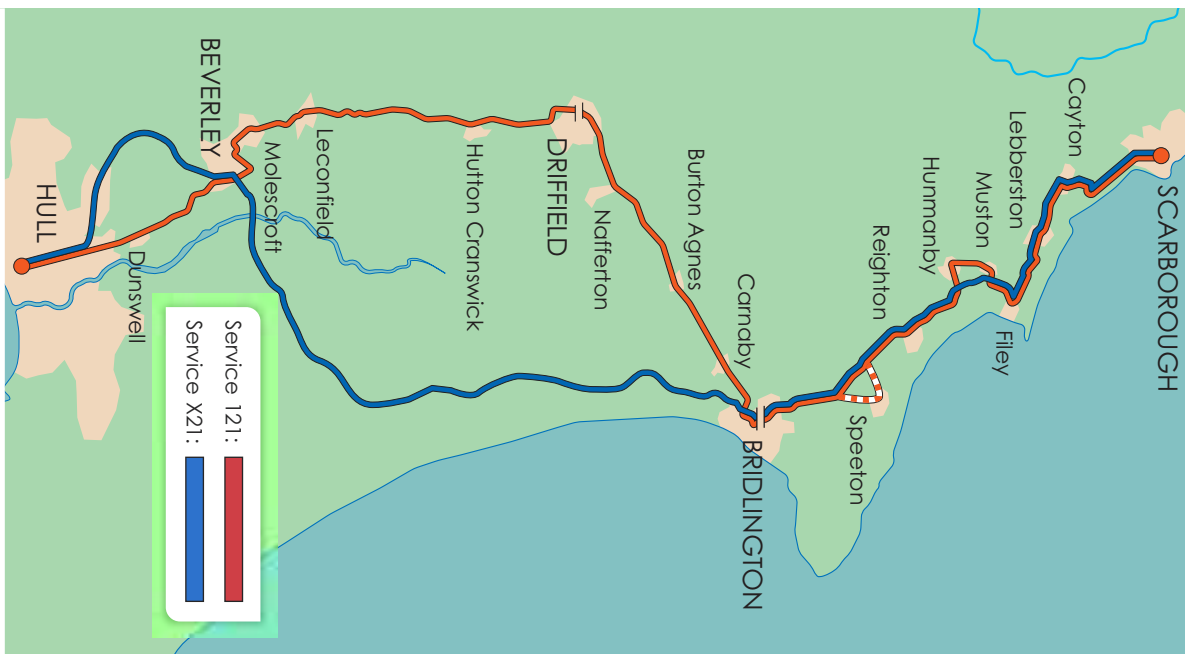

◆ Through Connections ◆

Through connections at Driffield and Bridlington, so you won't have to change buses. Through fares are available.

Service 121 leaving Bridlington Bus Station at 6.30pm, you will have to change buses. Through fares are available.

Travel Centre, Paragon Interchange, Hull.

Your bus routes

Hull : Beverley : Driffield
Bridlington : Scarborough

Summer 121 timetable runs until Saturday 30 August 2014. After this date, please use our Winter Service 121 timetable.