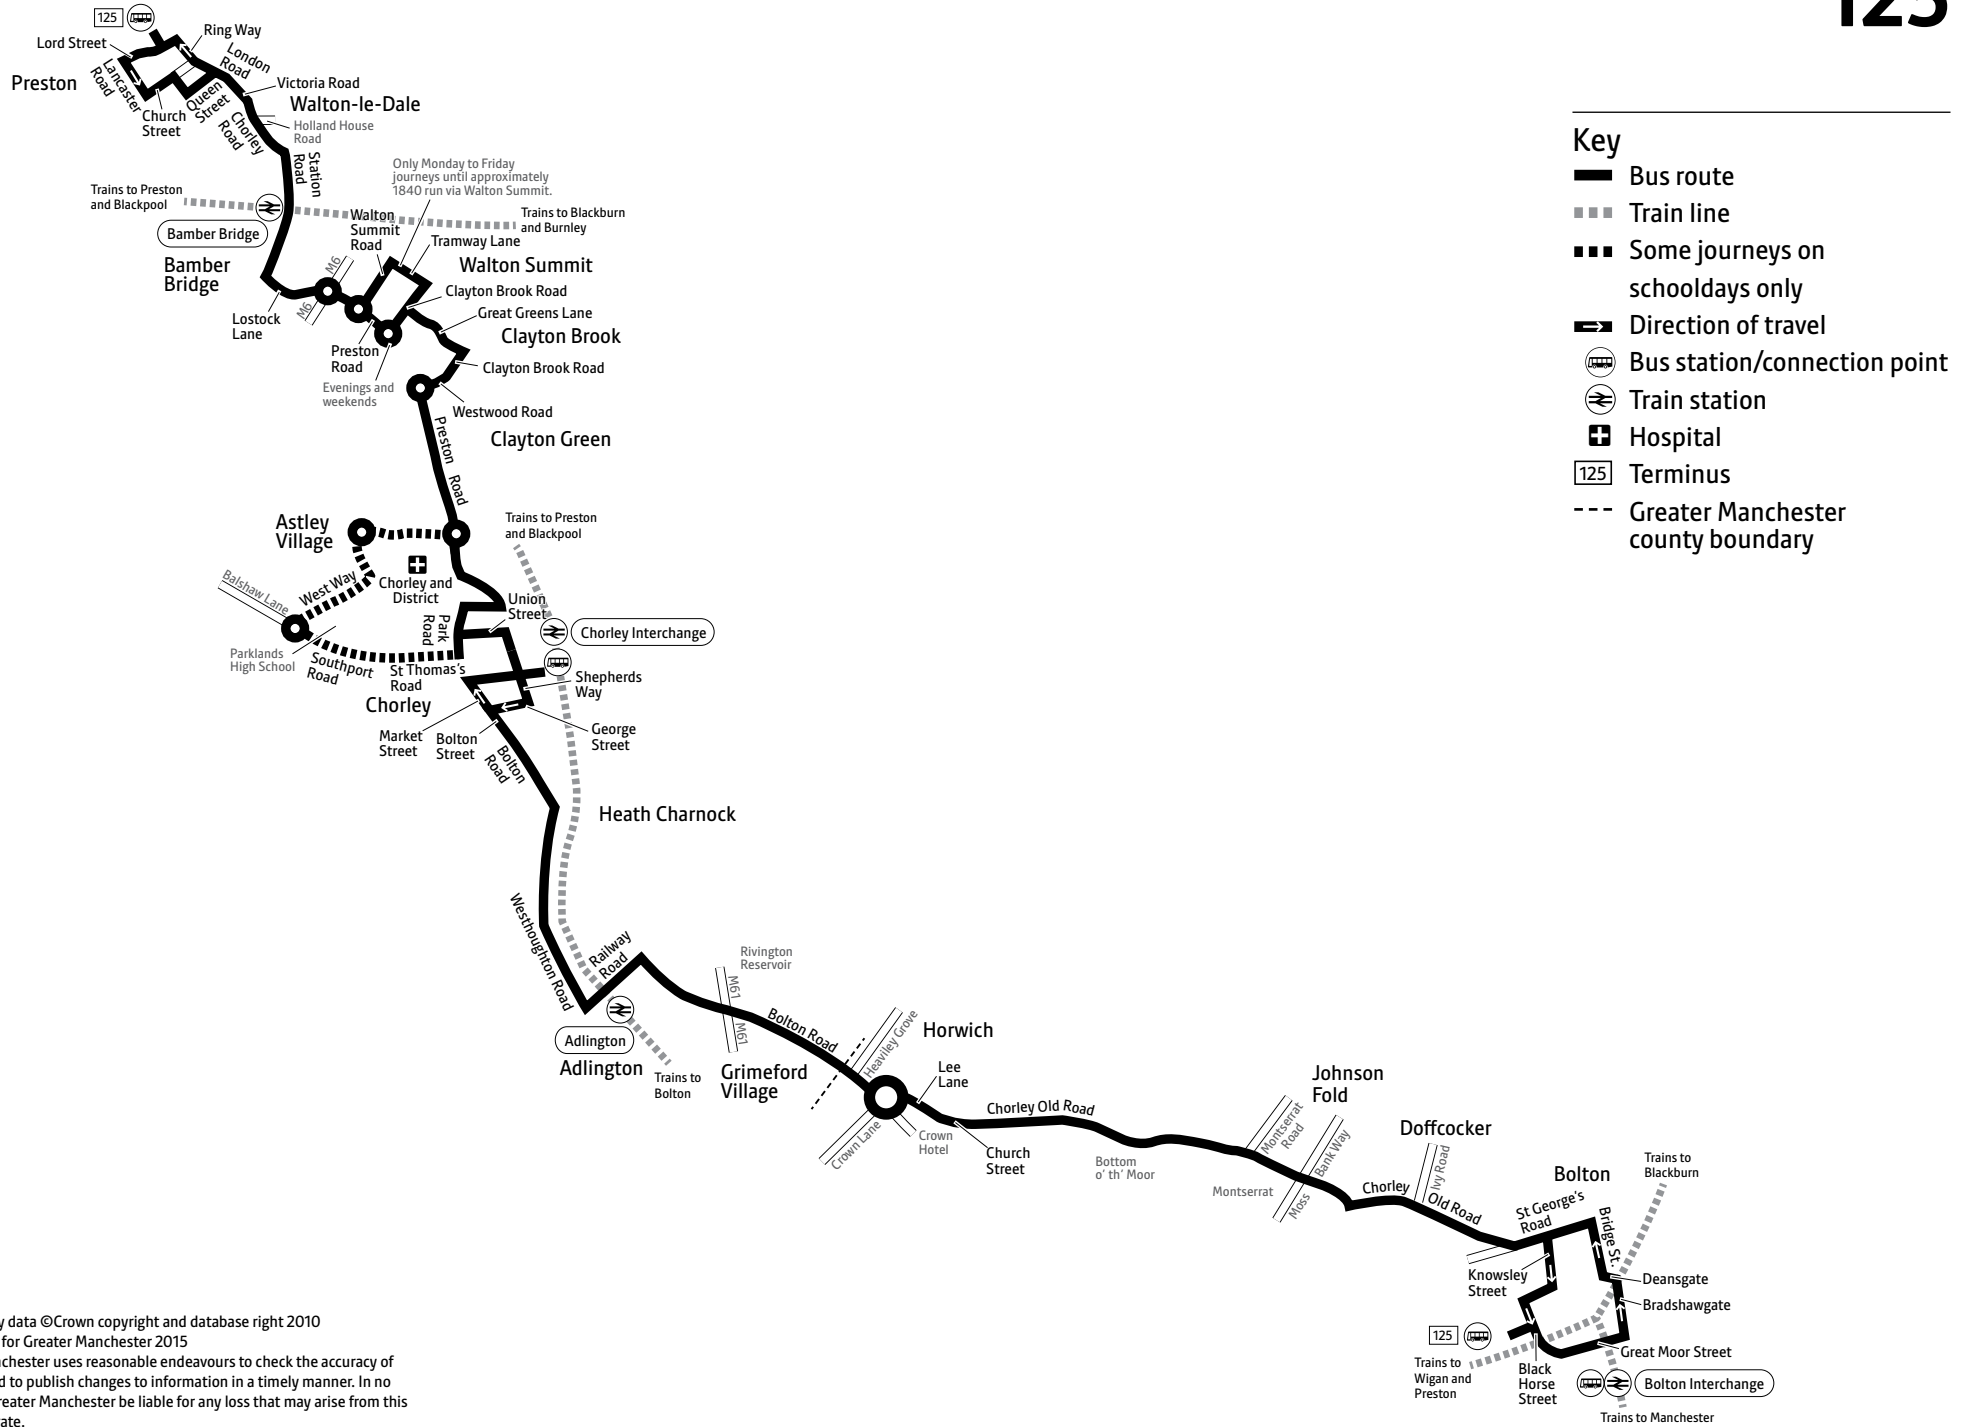

Contains Ordnance Survey data ©Crown copyright and database right 2010
©0100022610 Transport for Greater Manchester 2015
Transport for Greater Manchester uses reasonable endeavours to check the accuracy of information published and to publish changes to information in a timely manner. In no event will Transport for Greater Manchester be liable for any loss that may arise from this information being inaccurate.