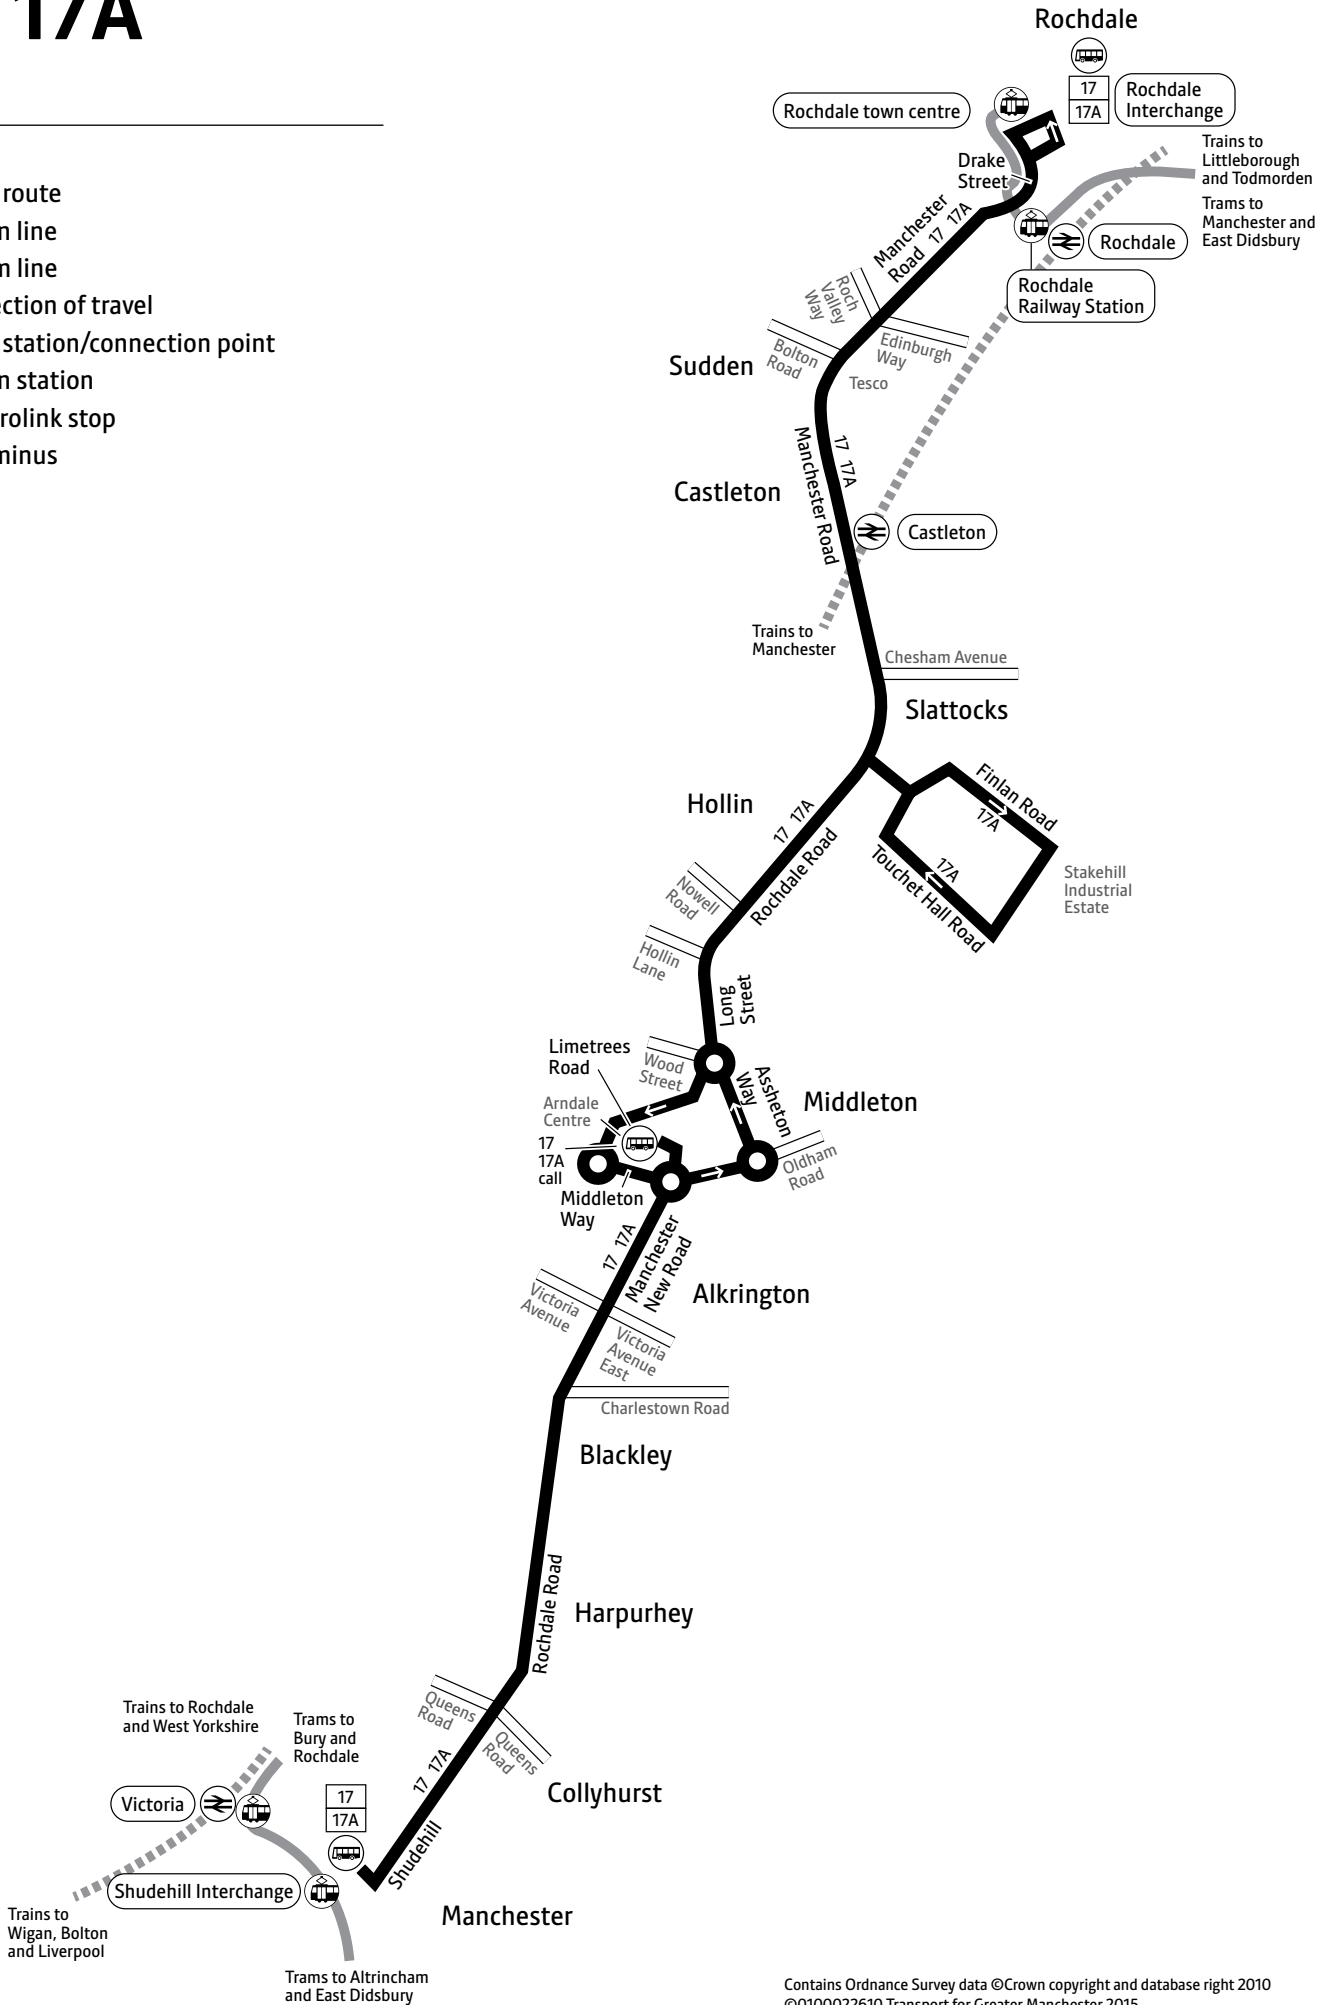

17 17A

Key

- Bus route
- Train line
- Tram line
- Direction of travel
- Bus station/connection point
- Train station
- Metrolink stop
- Terminus

Contains Ordnance Survey data ©Crown copyright and database right 2010
©0100022610 Transport for Greater Manchester 2015
Transport for Greater Manchester uses reasonable endeavours to check the accuracy of information published and to publish changes to information in a timely manner. In no event will Transport for Greater Manchester be liable for any loss that may arise from this information being inaccurate.