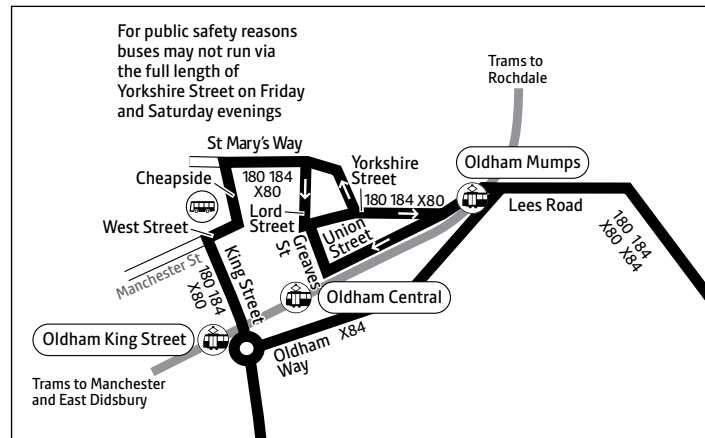

Routes in Oldham town centre

Contains Ordnance Survey data ©Crown copyright and database right 2010
©0100022610 Transport for Greater Manchester 2015
Transport for Greater Manchester uses reasonable endeavours to check the accuracy of information published and to publish changes to information in a timely manner. In no event will Transport for Greater Manchester be liable for any loss that may arise from this information being inaccurate.