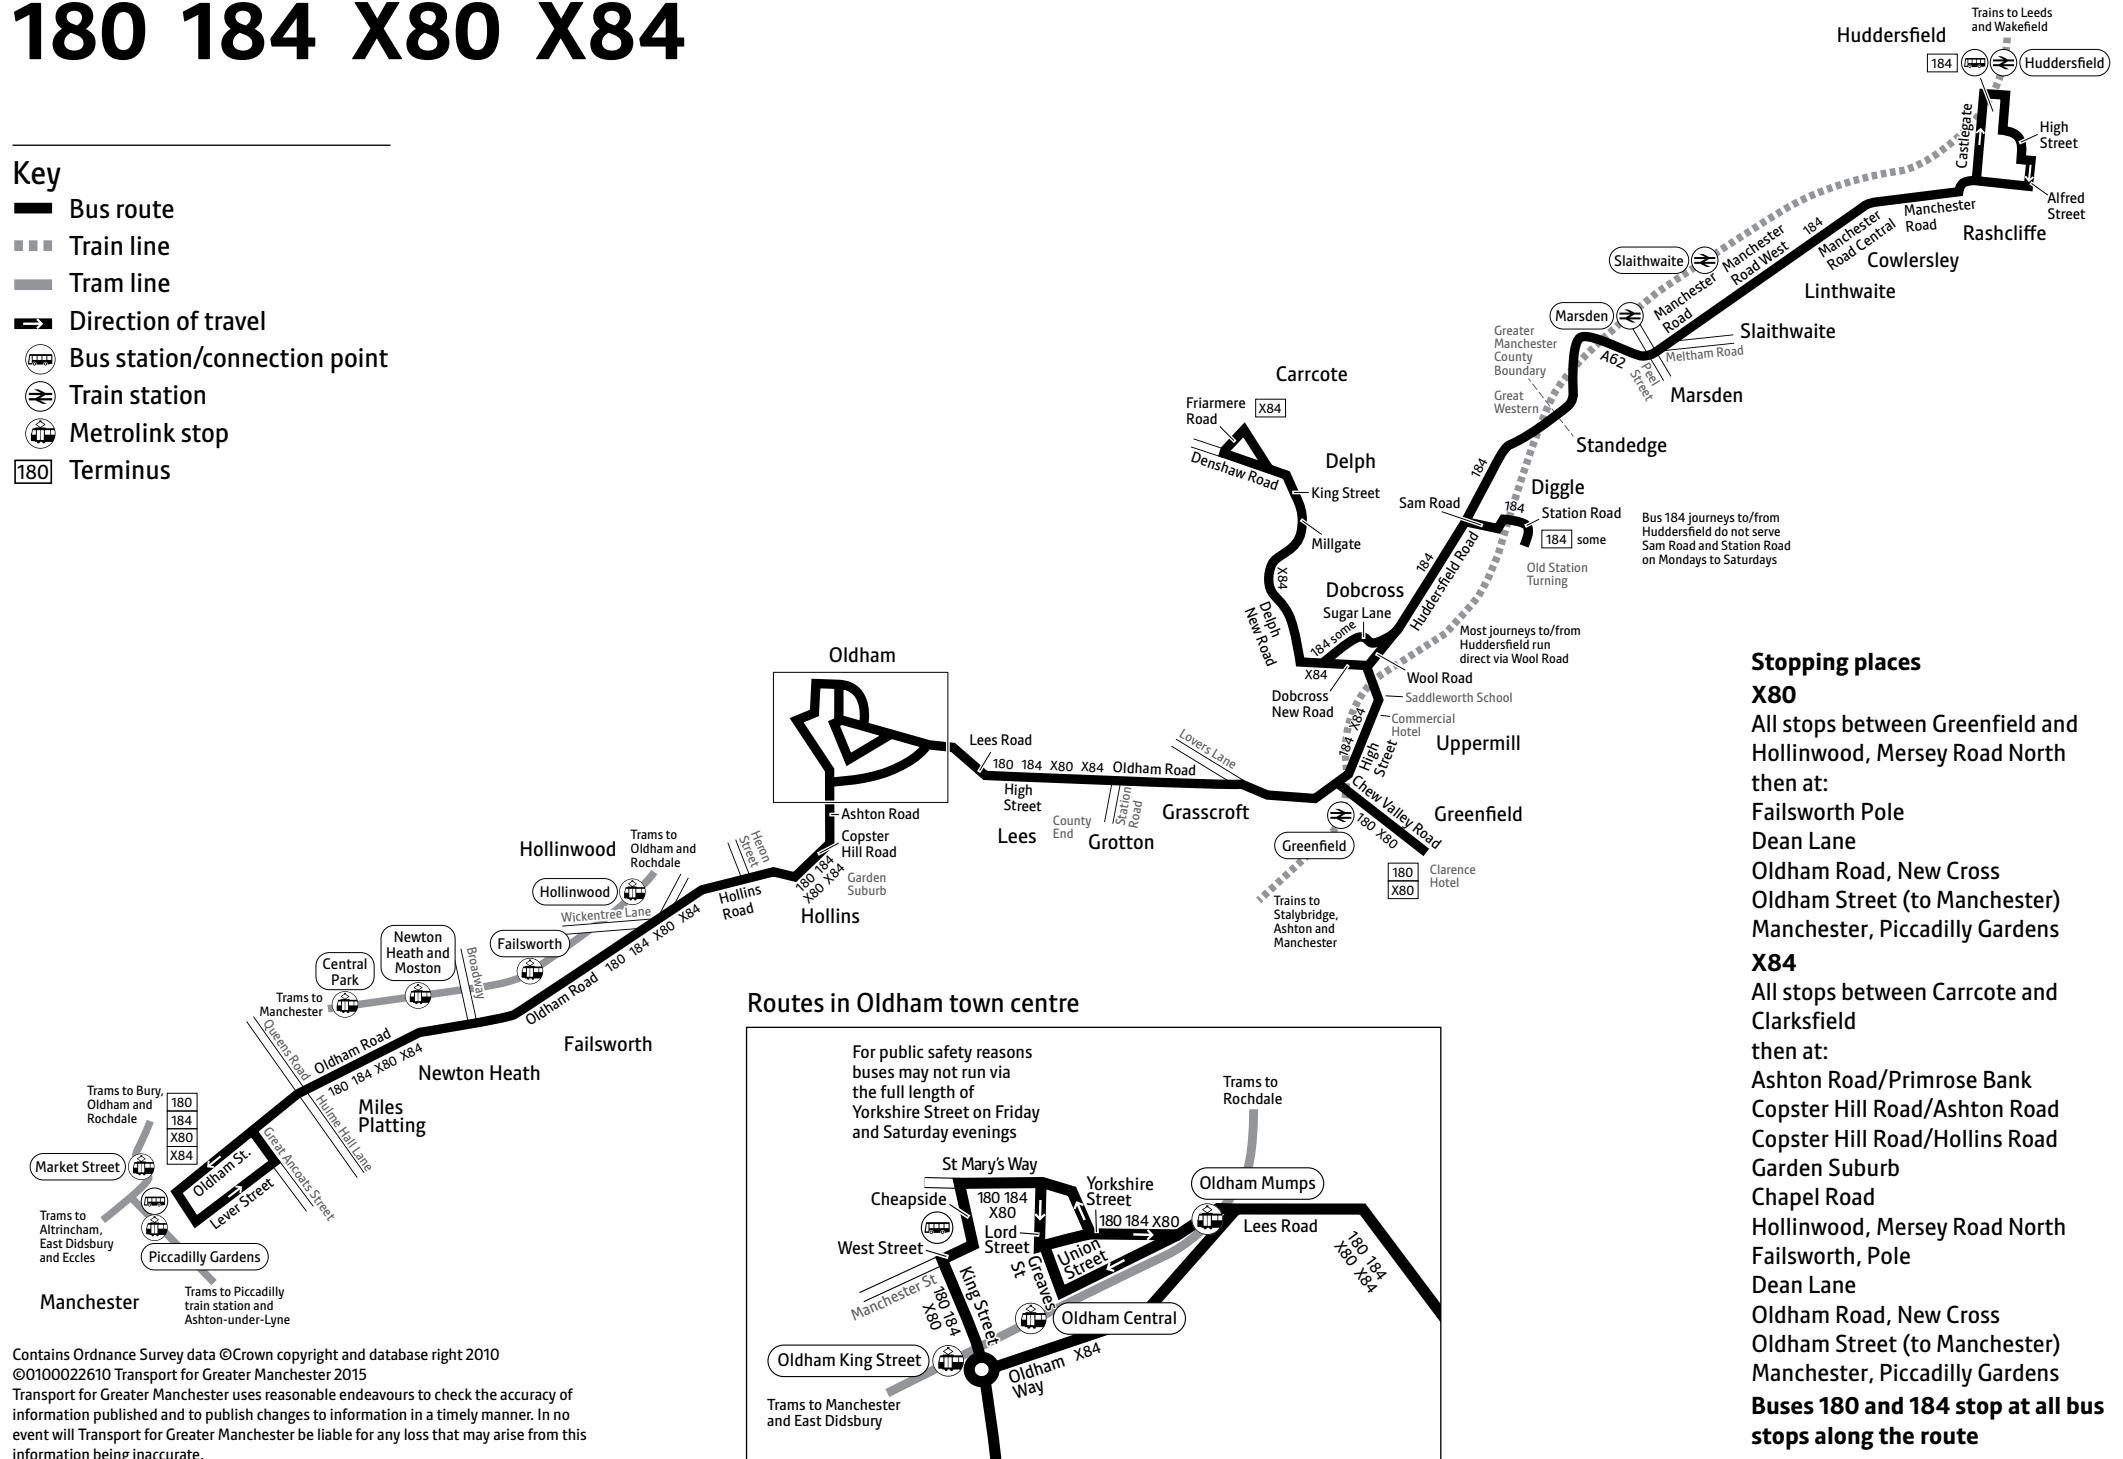

180 184 X80 X84

Key

- Bus route
- Train line
- Tram line
- Direction of travel
- Bus station/connection point
- Train station
- Metrolink stop
- Terminus

Bus 184 journeys to/from Huddersfield do not serve Sam Road and Station Road on Mondays to Saturdays

Stopping places

X80
All stops between Greenfield and Hollinwood, Mersey Road North then at:
Failsworth Pole
Dean Lane
Oldham Road, New Cross
Oldham Street (to Manchester)
Manchester, Piccadilly Gardens

X84
All stops between Carrcote and Clarksfield then at:
Ashton Road/Primrose Bank
Copster Hill Road/Ashton Road
Copster Hill Road/Hollins Road
Garden Suburb
Chapel Road
Hollinwood, Mersey Road North
Failsworth, Pole
Dean Lane
Oldham Road, New Cross
Oldham Street (to Manchester)
Manchester, Piccadilly Gardens

Buses 180 and 184 stop at all bus stops along the route