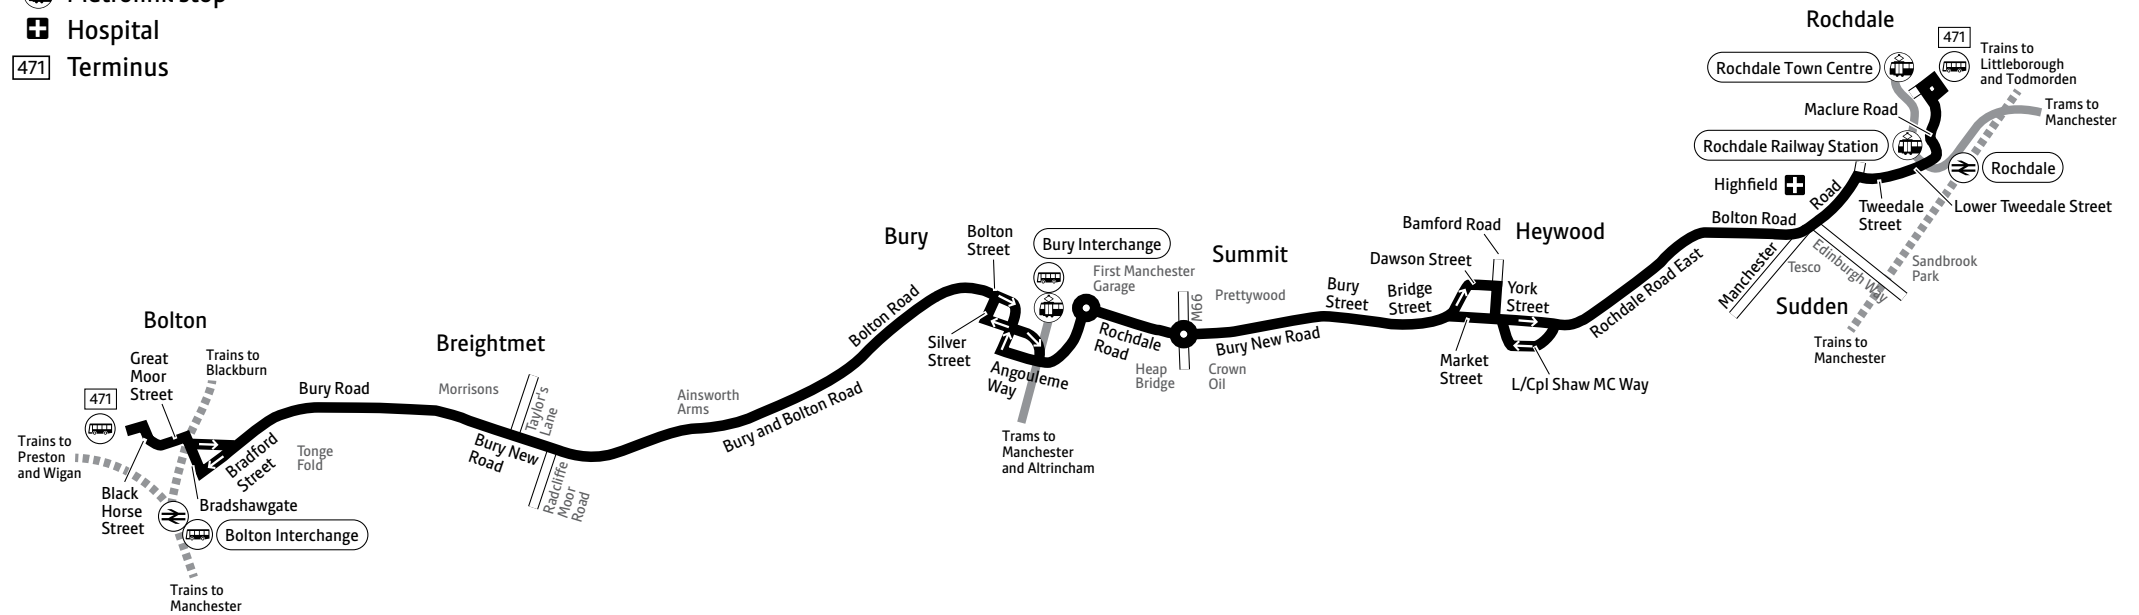

471

Key

- Bus route
- Train line
- Tram line
- Direction of travel
- Bus station/connection point
- Train station
- Metrolink stop
- Hospital
- Terminus

Contains Ordnance Survey data ©Crown copyright and database right 2010
©0100022610 Transport for Greater Manchester 2015
Transport for Greater Manchester uses reasonable endeavours to check the accuracy of information published and to publish changes to information in a timely manner. In no event will Transport for Greater Manchester be liable for any loss that may arise from this information being inaccurate.