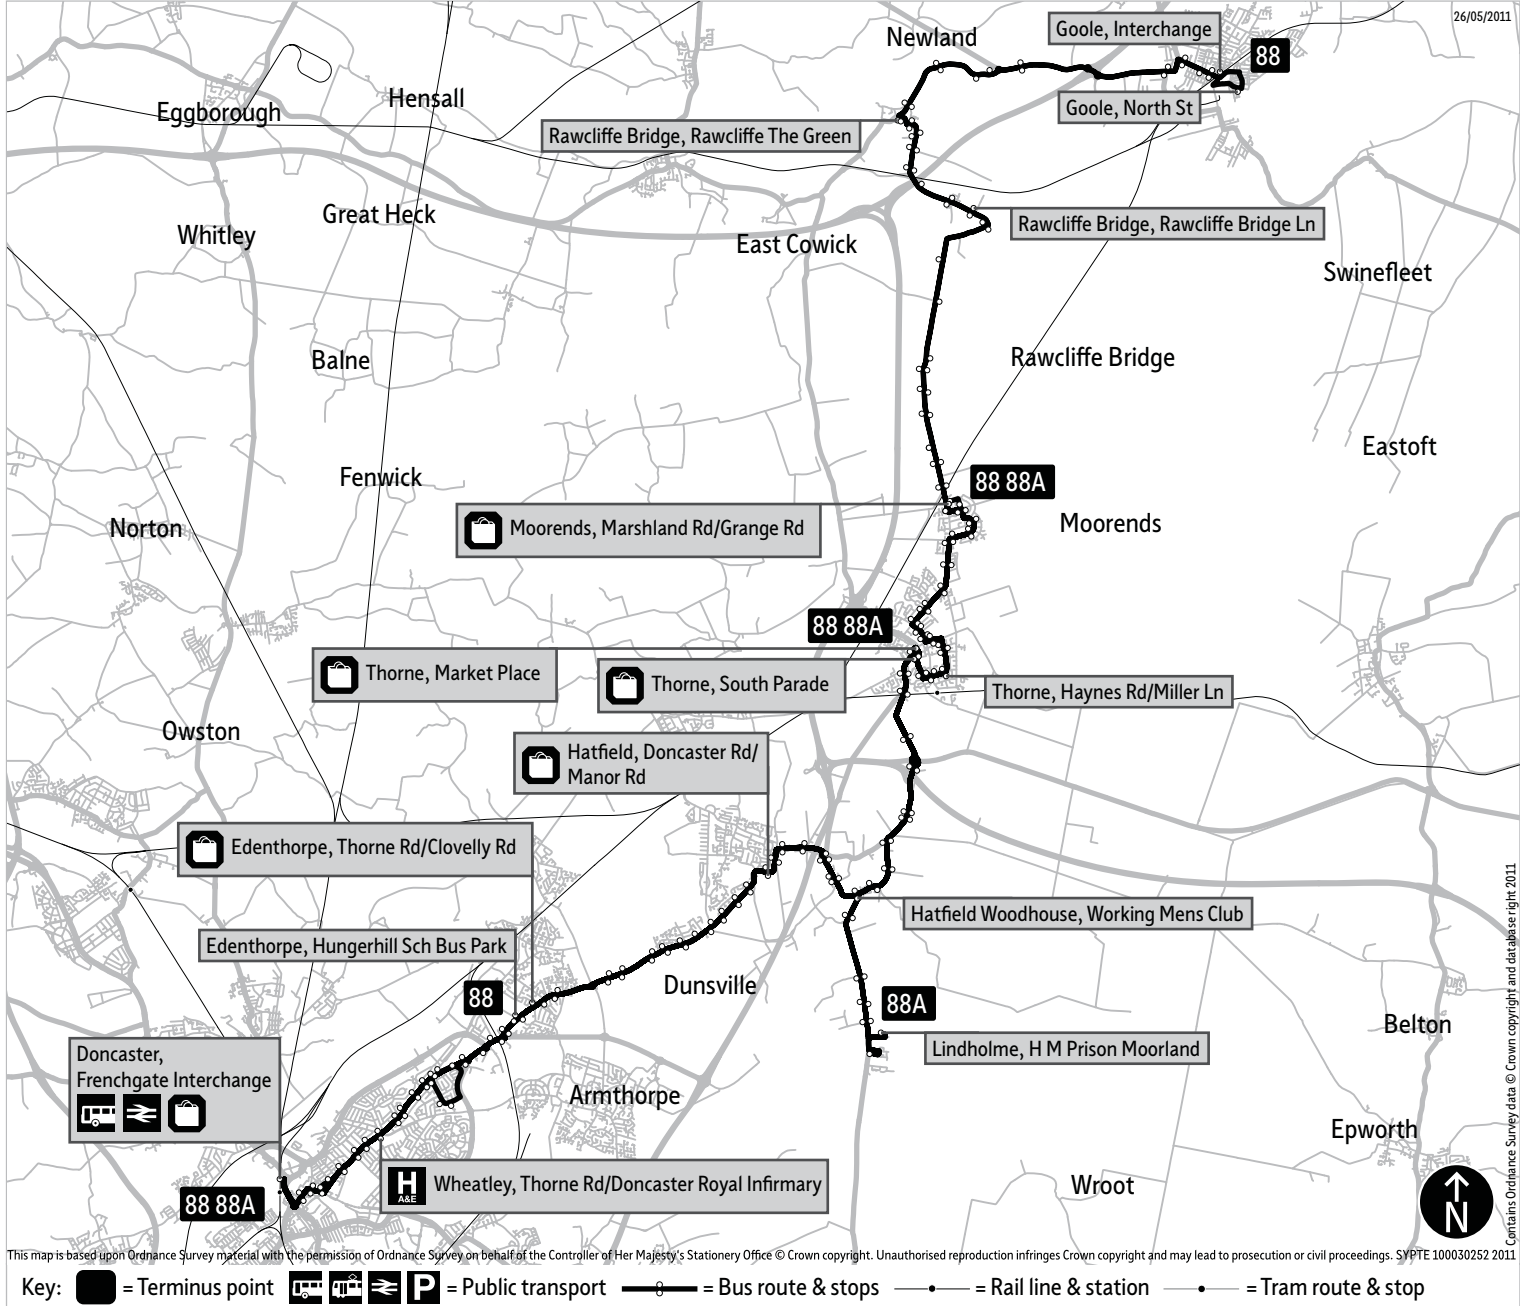

Bus route map for services 88 and 88A

This map is based upon Ordnance Survey material with the permission of Ordnance Survey on behalf of the Controller of Her Majesty's Stationery Office © Crown copyright. Unauthorised reproduction infringes Crown copyright and may lead to prosecution or civil proceedings. SYPT 100030252 2011