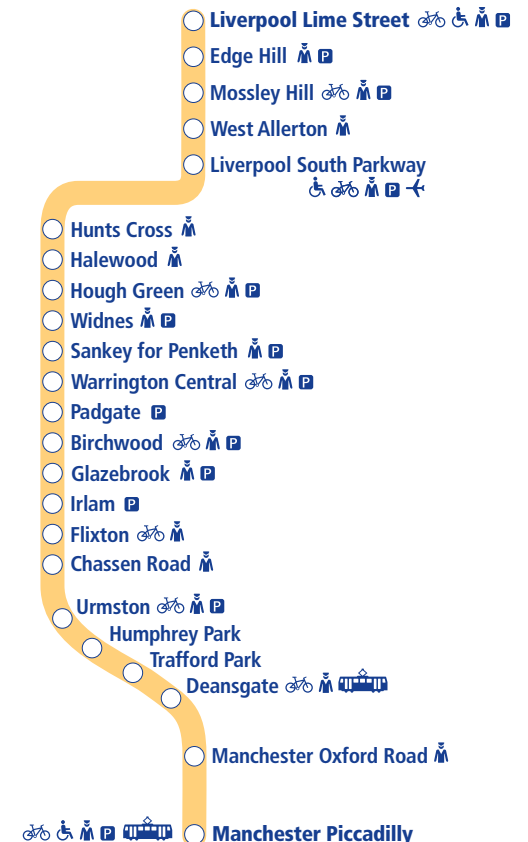

Fast Forward ▶▶

That weekend away can't come soon enough

Save 68% when you buy in advance*

Find out more at northernrail.org

online | on app | on station

*Advance tickets are available off-peak only and are subject to availability. The lowest fares are available to purchase up until 18.00 the day before travel. Terms and conditions apply. Savings based on an average Northern Rail advanced fare versus purchase on the day price.

Customer helpline

For comments and enquiries
telephone **0333 222 0125**
contact northernrail.org/comments

Access, disabled information or cycle assistance

0333 222 0128 or freephone **08081 56 16 06**
email assistance@northernrail.org
textphone **0333 222 0126**

Lost property
northernrail.org/lostproperty

Fares and service information

National Rail Enquiries
telephone **08457 48 49 50**
textphone **0845 60 50 600**
website nationalrail.co.uk

CRIMESTOPPERS
0800 555 111

Northern working in partnership with the charity Crimestoppers

British Transport Police
telephone **0800 40 50 40**
textphone **61016**

Correspondence

Customer Relations Department
Northern Rail
Freepost (RSL-ABEC-BGUU)
Leeds LS1 4DY

scan to download our mobile app

Northern Rail Limited: a joint venture of Serco and Abello
Registered No: 04619954
Registered Office: Serco House, 16 Bartley Wood Business Park,
Bartley Way, Hook, Hampshire RG27 9UY, UK

There are more ways than ever to buy your ticket:

Train times

17 May – 12 December 2015

Liverpool to
Manchester Piccadilly
via
Warrington Central

Parking available
Staff in attendance
Bicycle store facility
Metrolink Interchange stations
Airport link
Disabled assistance available