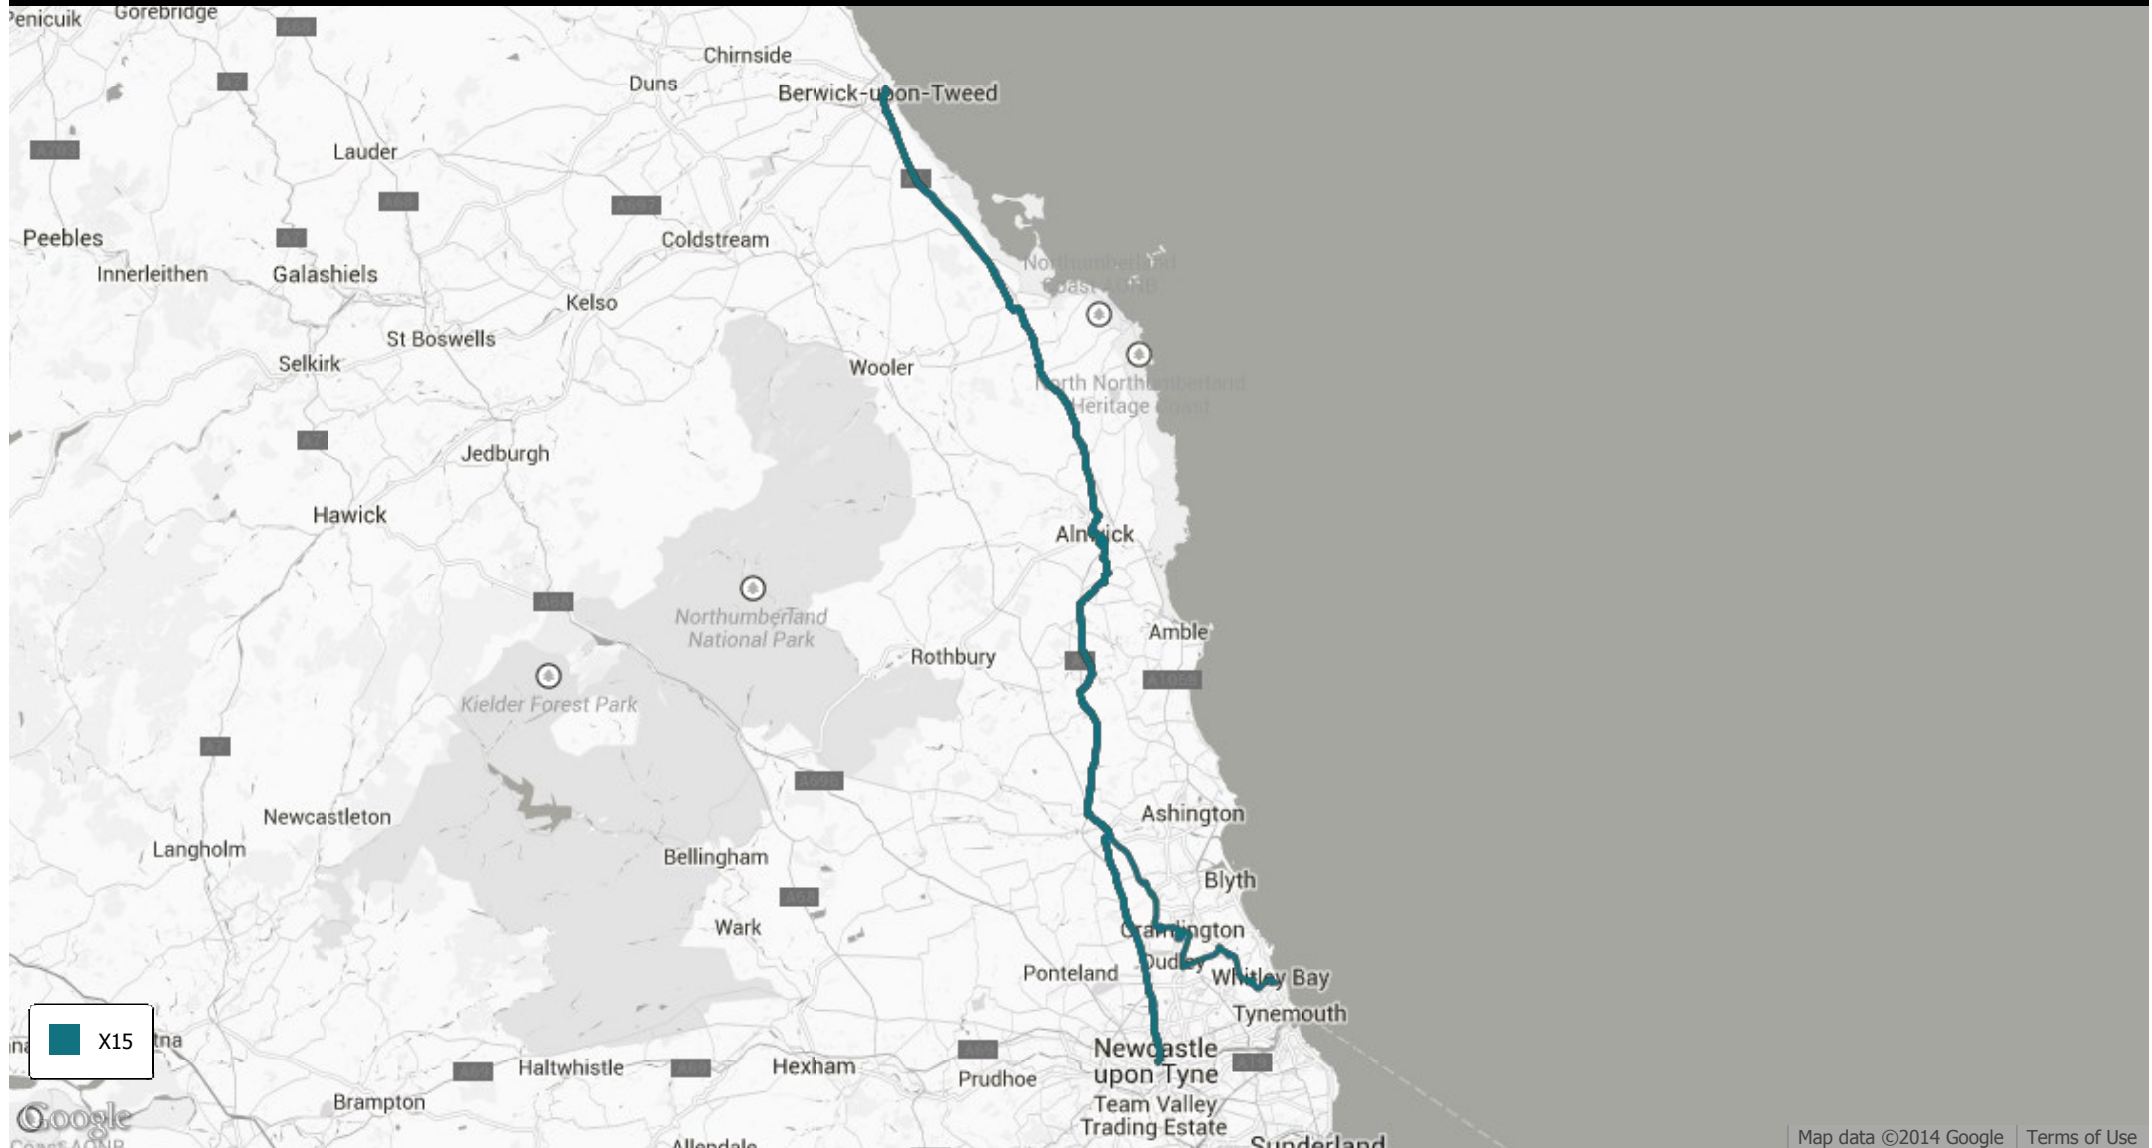

*Also check dates shown on timetable if in any doubt visit [traveline](http://traveline)*

**16/11/14**

Newcastle upon Tyne to Berwick upon Tweed via Morpeth, Alnwick and A1

Monday to Friday

### Newcastle upon Tyne to Berwick upon Tweed via Morpeth, Alnwick and A1

## Newcastle upon Tyne to Berwick upon Tweed via Morpeth, Alnwick and A1

**Saturday**

Beal Filling station	06:36	08:36	10:36	--	12:36	--	14:36	--	16:36	--	18:36	--	--
Haggerston Holiday park	06:38	08:38	10:38	--	12:38	--	14:38	--	16:38	--	18:38	--	--
Scremerston Memorial	06:44	08:44	10:44	--	12:44	--	14:44	--	16:44	--	18:44	--	--
Berwick-upon-Tweed Golden Square	06:52	08:52	10:52	--	12:52	--	14:52	--	16:52	--	18:52	--	--
Berwick-upon-Tweed Castlegate	06:57	08:57	10:57	--	12:57	--	14:57	--	16:57	--	18:57	--	--

#### Return Journey

	X15	X15	X15	X15	X15	X15	X15
Alnwick Bus station	08:14	10:14	12:14	14:14	16:14	18:14	20:14
Shilbottle Farriers Arms	08:25	10:25	12:25	14:25	16:25	18:25	20:25
Felton Gallery 45	08:38	10:38	12:38	14:38	16:38	18:38	20:38
Morpeth Bus Station	09:03	11:03	13:03	15:03	17:03	19:03	20:58
Gosforth Regent Centre Metro Stand E	09:26	11:26	13:26	15:26	17:26	19:26	--
Newcastle upon Tyne Newcastle Haymarket Bus Station Q	09:36	11:36	13:36	15:36	17:36	19:36	--