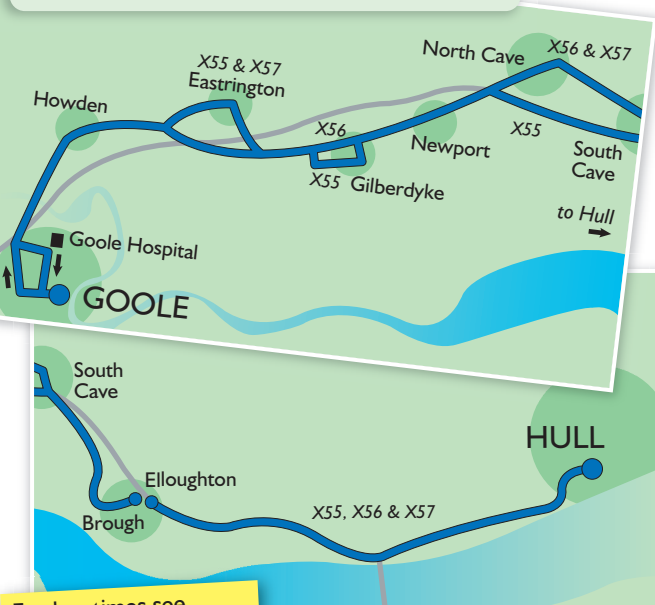

Service X57

SUNDAY & BANK HOLIDAYS

	X57 a.m.	X57 p.m.	X57 p.m.	X57 p.m.
Hull (Paragon Interchange)	1015	1215	3 15	5 15
Hull Royal Infirmary	1024	1227	3 27	5 27
Brough (Morrisons)	1042	1245	3 45	5 45
Elloughton (EYMS Depot)	1046	1249	3 49	5 49
South Cave (Market Place)	1052	1255	3 55	5 55
South Cave (West End)	1055	1258	3 58	5 58
North Cave (Memorial)	1059	-	4 02	6 02
Newport (Bridge)	1104	-	4 07	6 07
Gilberdyke (School)	1108	-	4 11	6 11

SUNDAY & BANK HOLIDAYS

	X57 a.m.	X57 a.m.	X57 p.m.	X57 p.m.
Gilberdyke (School)	9 15	1115	-	4 15
Newport (Bridge)	9 19	1119	-	4 19
North Cave (Memorial)	9 24	1124	-	4 24
South Cave (West End)	9 28	1128	2 28	4 28
South Cave (Market Place)	9 31	1131	2 31	4 31
Elloughton (EYMS Depot)	9 37	1137	2 37	4 37
Brough (Morrisons)	9 41	1141	2 41	4 41
Hull Royal Infirmary	9 59	1159	2 59	4 59
Hull (Paragon Interchange)	1009	1209	3 09	5 09

Buses due to arrive in Hull Paragon Interchange between 9am and 6pm inclusive (Mon to Sat), will not run through Hull City Centre but will use Ferensway to run direct to the Interchange.

SERVICE X55, X56 & X57

M62 Motorway

For bus times see...
www.eyms.co.uk

Service X55:X56:X57

PETUARIA EXPRESS

Taking you straight
to the heart of Hull.

Fast service.

Great value.

Hassle free.

Greener than
the car.